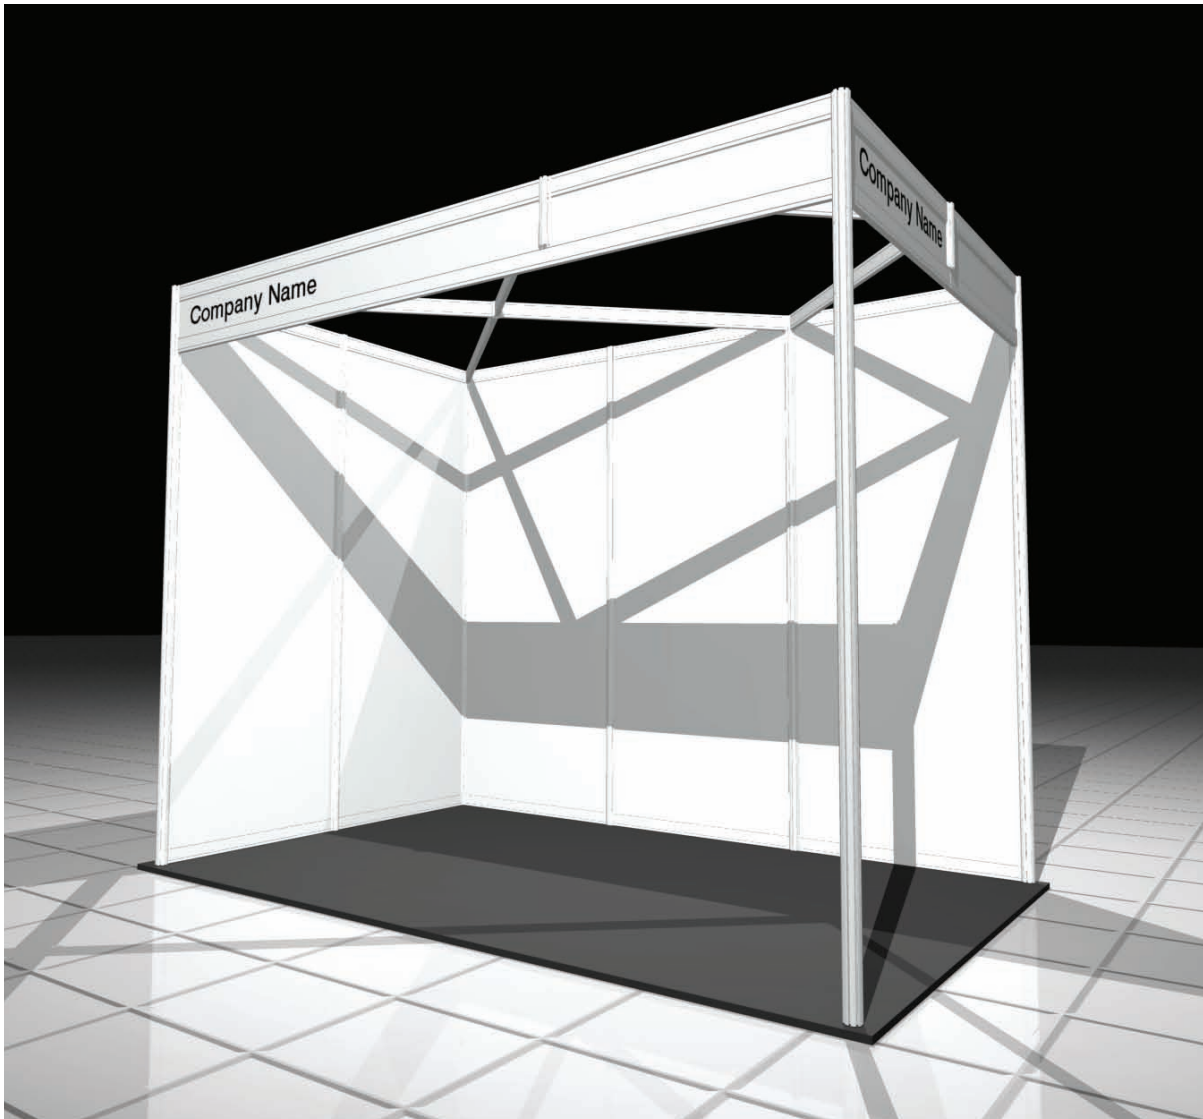

# OCTANORM Shell Scheme

- ▼ Brand new white Octanorm system
- ▼ White panels, each 950mm wide x 2500mm high
- ▼ White fascia panel with 'company name'
- ▼ Carpet - colours may vary at Venues